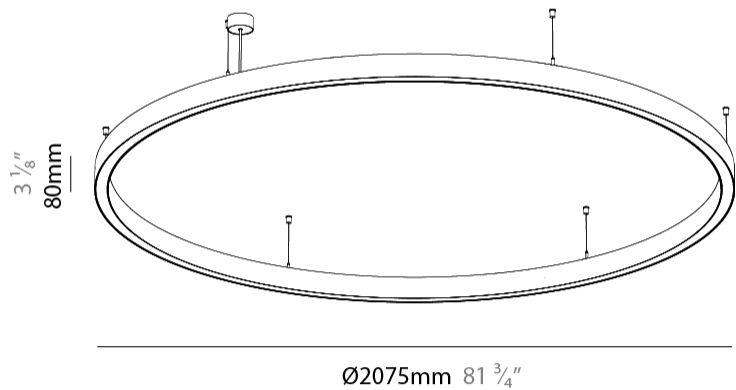

1. To build a product code in our configurator select the specify button on the base model # product page
2. To build a manual product code on this datasheet choose from the options listed below in blue font and add the suffix to the base model #

GENERAL

Series: Glorious
Subseries: Glorious 45
Partner: Prolicht
Division: Architectural
Installation: Suspension
Product Type: Pendant
Mounting Location: Ceiling
Light Distribution: Direct

PHYSICAL

Shape: Round
Diameter (mm): 2075
Diameter (in): 81 3/4
Height (mm): 76
Height (in): 3
Weight (kg): 13
Diffuser: PMMA - Opal / Microprism / Clear Microprism
Fixture Finish: SSR / BKV / CWI / CRY / HAB / UFT / ITA / RUA / FTG / MYG / LOD / PUS / FRO / FUP / KIA / POP / BLS / SPG / MEY / GOH / CHC / COM / ABZ / JAG / OBR / MOS / ROR
Fixture Material: PMMA / Aluminum
Cable Details: 2000mm/78 3/4" or 6000mm/236 1/4" Cable Transparent

ELECTRICAL

Lamp Type: LED
Input Wattage (W): 114.4
Total Output Wattage (W): 99.6
Dimming: Non-dimming / DALI Dimming / MATTER Dimming
Driver Included: Yes
Driver Location: Integrated
Driver Type: Constant Current - Universal
Driver Class: Class 2
Input Voltage (V): 120 - 277

LED

Color Temperature (°K): 2700-6500 Tunable White
Max. Delivered Lumen (lm): Max 13410
Nominal Lumen (lm): Max 18867
CRI: >90 CRI
Lamp Life (hrs): 50000

OPTICAL

Adjustability: Fixed

RATINGS AND CERTIFICATIONS

Certified By: Certified for North American Standards
IP rating: IP40