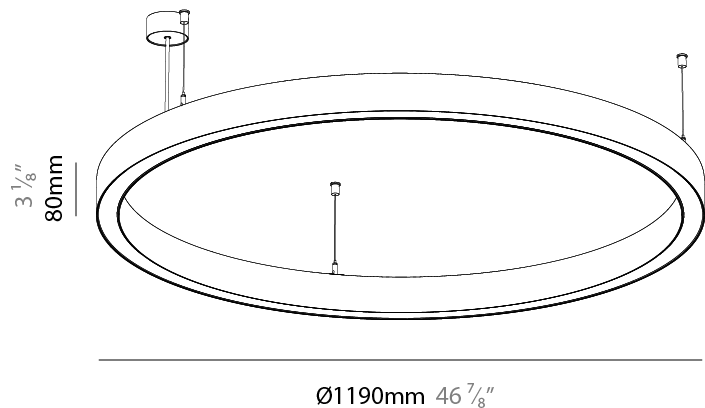

1. To build a product code in our configurator select the specify button on the base model # product page
2. To build a manual product code on this datasheet choose from the options listed below in blue font and add the suffix to the base model #

GENERAL

Series: Glorious
Subseries: Glorious 45
Partner: Prolicht
Division: Architectural
Installation: Suspension
Product Type: Pendant
Mounting Location: Ceiling
Light Distribution: Direct / Indirect

PHYSICAL

Shape: Round
Diameter (mm): 1190
Diameter (in): 46 ⁷/₈
Height (mm): 76
Height (in): 3
Weight (kg): 8.2
Diffuser: [PMMA - Opal / Microprism / Clear Microprism](#)
Fixture Finish: [SSR / BKV / CWI / CRY / HAB / UFT / ITA / RUA / FTG / MYG / LOD / PUS / FRO / FUP / KIA / POP / BLS / SPG / MEY / GOH / CHC / COM / ABZ / JAG / OBR / MOS / ROR](#)
Fixture Material: [PMMA / Aluminum](#)
Cable Details: [2000mm/78 3/4" or 6000mm/236 1/4" Cable Transparent](#)

ELECTRICAL

Lamp Type: LED
Input Wattage (W): 114.4
Total Output Wattage (W): 103.6
Dimming: [Non-dimming / DALI Dimming / MATTER Dimming](#)
Driver Included: Yes
Driver Location: Integrated
Driver Type: Constant Current - Universal
Driver Class: Class 2
Input Voltage (V): 120 - 277

LED

Color Temperature (°K): 2700-6500 Tunable White
Max. Delivered Lumen (lm): Max 14347
Nominal Lumen (lm): Max 18867
CRI: >90 CRI
Lamp Life (hrs): 50000

OPTICAL

Adjustability: Fixed

RATINGS AND CERTIFICATIONS

Certified By: Certified for North American Standards
IP rating: IP40